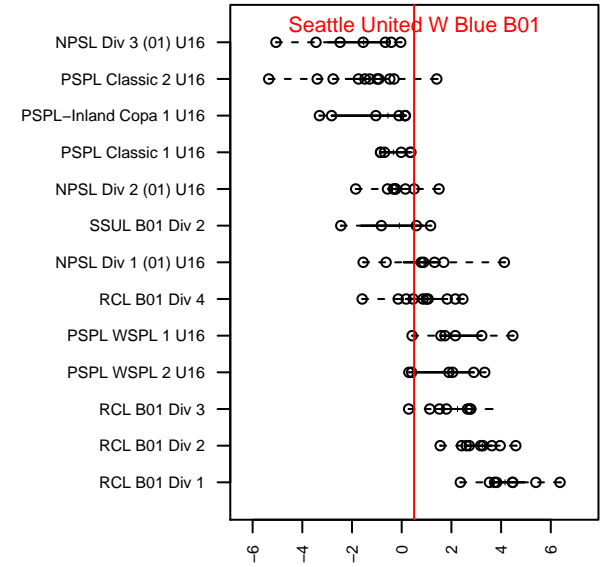

# Seattle United W Blue B01

Seattle United Regional  
 Seattle, WA  
 B01 total strength=1341  
 attack=9.19 defense=4.63  
 fall league = NPSL Div 2 (01) U16  
 notes= Gaul 2016

alt names used:  
 Seattle United West B01 Blue  
 Seattle United West B01 Blue  
 Seattle United West B01 Blue

Venues played:  
 2016 Summer Slam Gold/Silver U16  
 2016 NPSL Division 2 (01) U16  
 2016 Founders Cup B01 Div A

**Seattle United W Blue B01**  
 Dots are actual minus expected GF (blue circles) and GA (red triangles).  
 Blue line is smoothed change in attack strength. Red is smoothed change in defense strength.

**attack and defense variance (black dot)  
relative to other teams  
and top 10 in region**

**attack and defense rating  
relative to others at age  
and all opponents in last 13 months**

**Performance relative to 13 month average**